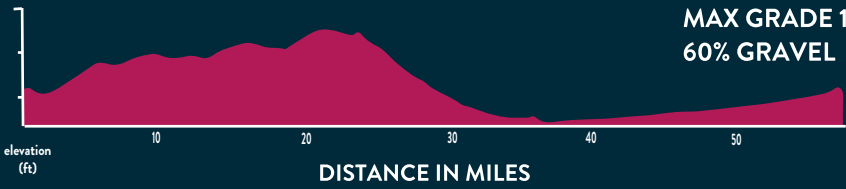

EDWARDS

57.2 MILES
5437 FT. CLIMBING
MAX GRADE 11%
60% GRAVEL

-  START/FINISH
-  COURSE
-  AID STATION